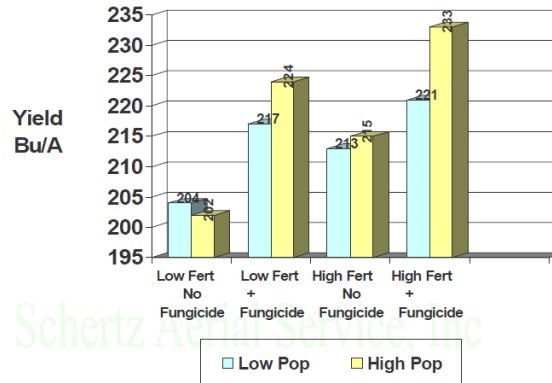

Impact of Fertility, Fungicide & Population